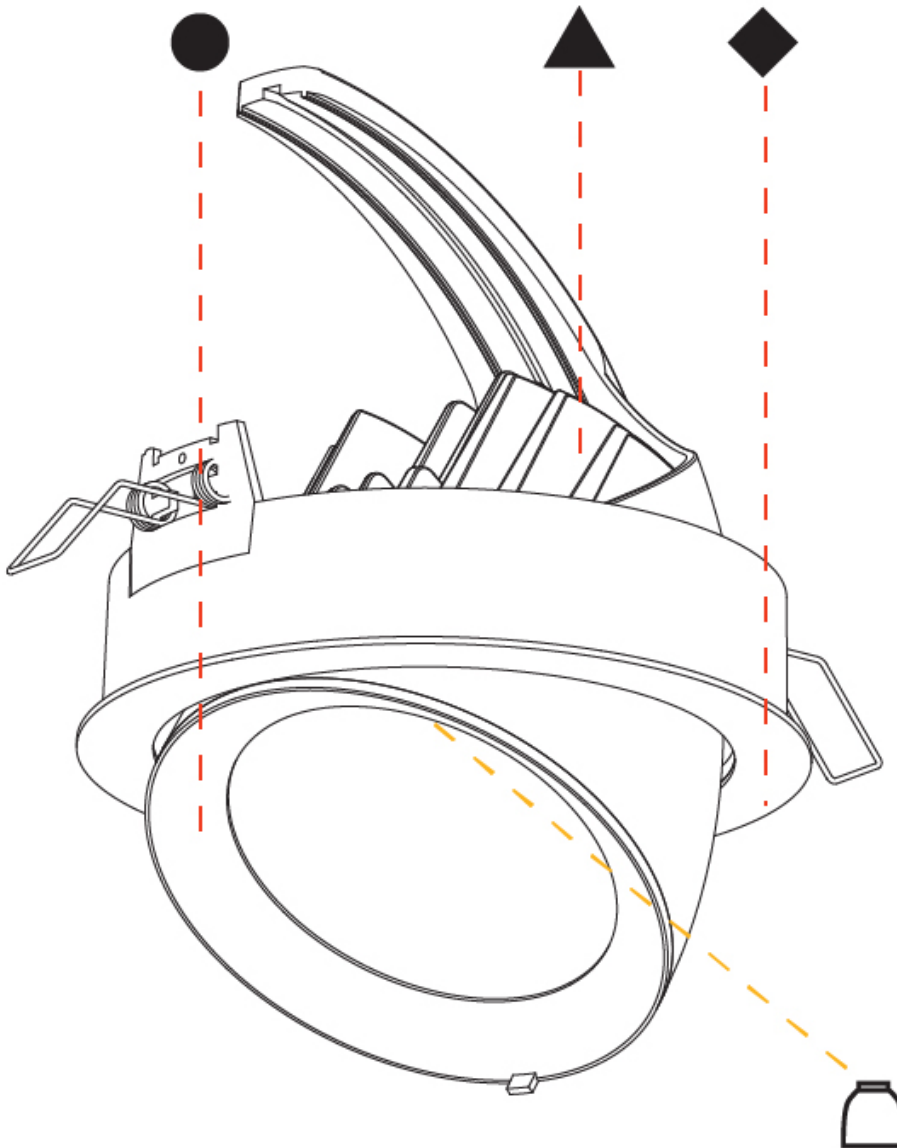

MECHANIQ ROUND EFFICIENCY RECESSED

A35076-

PROJECT	_____
TYPE	_____
SPECIFIER	_____
QUANTITY	_____
DATE	_____

A