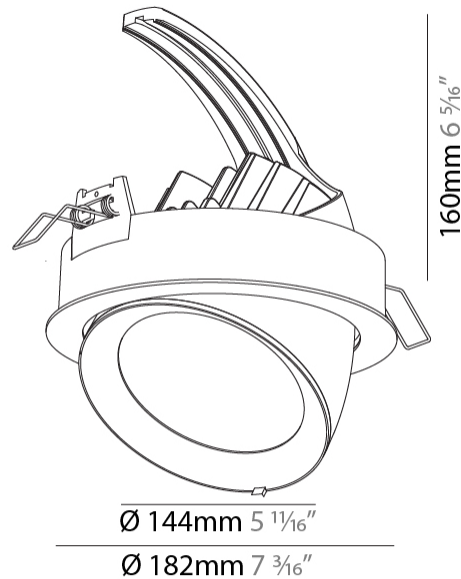

GENERAL

Series: Mechaniq Round Efficiency
 Brand: Prolicht
 Division: Architectural
 Mounting Type: Recessed
 Mounting Location: Ceiling
 Subcategory: Downlight

PHYSICAL

Shape: Round
 Diameter (mm): 182
 Diameter (in): 7 3/16
 Height (mm): 160
 Height (in): 6 5/16
 Min. Recessing Depth (mm): 180
 Min. Recessing Depth (in): 7 1/16
 Light Distribution: Adjustable / Downlight
 Weight (kg): 1.198
 Weight (lbs): 2.64
 Fixture Finish: SSR / BKV / CWI / CRY / HAB / UFT / ITA / RUA / FTG / MYG / LOD / PUS / FRO / FUP / KIA / POP / BLS / SPG / MEY / GOH / GUM / CHC / COM / ABZ / JAG / OBR / MOS / ROR
 Fixture Material: Aluminum Die Cast
 Cut-out Measurements: 177mm / 6 15/16"

LED

Number of LEDs: 1
 Color Temperature (°K): 2700 / 3000 / 3500 / 4000
 Max. Delivered Lumen (lm): 1440 / 1490 / 1568 / 1600
 CRI: >90 CRI
 Lamp Life (hrs): 50000

OPTICAL

Reflector°: 8
 Adjustability: Rotational 355°; Tilt 45°

RATINGS AND CERTIFICATIONS

Certified By: Certified for North American Standards
 IP rating: IP20

177mm 6 15/16"	180mm 7 1/16"	10 15mm 3/8" 9/16"	45°	355°		
A						

MECHANIQ ROUND EFFICIENCY RECESSED

A35073-

GENERAL

Series: Mechaniq Round Efficiency
 Brand: Prolicht
 Division: Architectural
 Mounting Type: Recessed
 Mounting Location: Ceiling
 Subcategory: Downlight

PHYSICAL

Shape: Round
 Diameter (mm): 182
 Diameter (in): 7 3/16
 Height (mm): 160
 Height (in): 6 5/16
 Min. Recessing Depth (mm): 180
 Min. Recessing Depth (in): 7 1/16
 Weight (kg): 1.198
 Weight (lbs): 2.64
 Fixture Finish: SSR / BKV / CWI / CRY / HAB / UFT / ITA / RUA / FTG / MYG / LOD / PUS / FRO / FUP / KIA / POP / BLS / SPG / MEY / GOH / GUM / CHC / COM / ABZ / JAG / OBR / MOS / ROR
 Fixture Material: Aluminum Die Cast
 Cut-out Measurements: 177mm / 6 15/16"